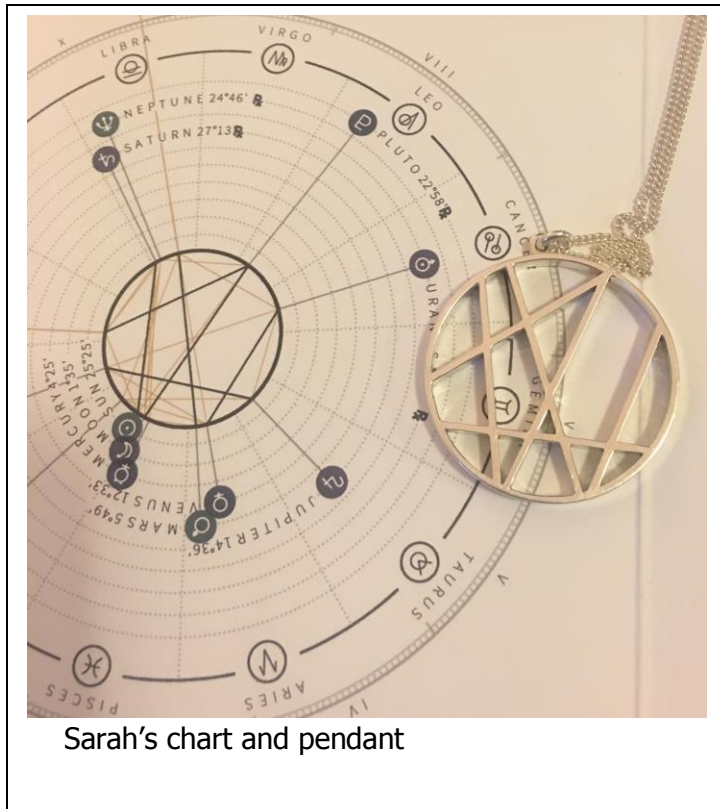

Star Chart Ornament

Needlepoint from Blue Dogwood Designs

Sarah's chart and pendant

Every ornament will be different!
Yours is uniquely yours!

The Star Chart is based on your birthdate, time of birth and location.

The website <https://www.asabove.us/> can chart this for you for free. They offer charms and pendants that you can purchase – there are various sizes and metal finishes.

Text or email me a picture of your center circle of the chart and your favorite colorway. I will custom paint a 5 inch diameter ornament on 18 count for you. \$54

You can send me your charm and I will create a scissor fob to match your ornament.

Best,
Kay
Blue Dogwood Designs

Sarah's Canvas – Purple – her favorite color

My Star Chart Ornament in Blue – of course!